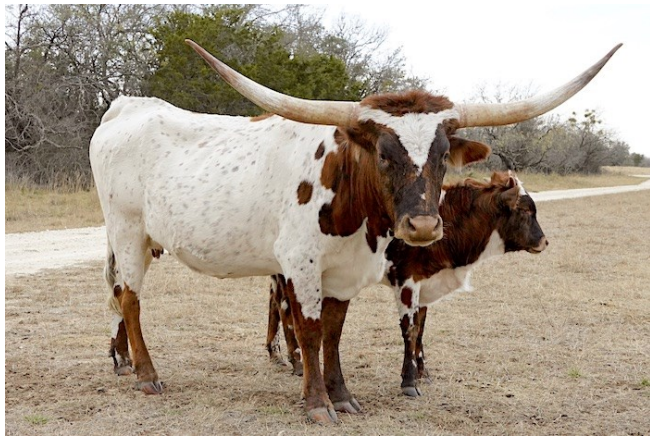

GVR Primrose

Date of Birth: 03/17/2022
Registration 1: CI336547

Courtesy of GVR Longhorns, LLC

GVR Primrose

RJF Texas Rebel - Tag 927

GVR Desert Rose

JAMMIN TEX

HR AWESOME REB