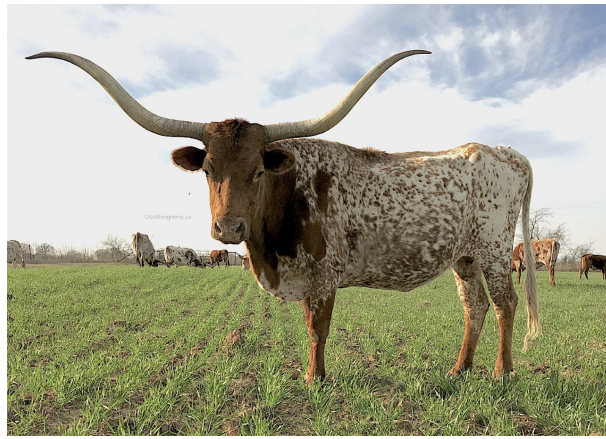

# SWCC Carlye's Cody

Date of Birth: 09/11/2002  
Registration 1: C217589  
Breeder: Lemley Longhorns  
Owner: Arrowhead Cattle Company

Courtesy of GVR Longhorns, LLC

DECEASED

SWCC Carlye's Cody

TRI 7 SOUTHERN EMPEROR

EMPEROR

Cherry

OVERWHELMER

Ranger's Measles

DIXIE HUNTER

Luking

Tri-W Copenhagen

TRI-W SLIDE RULE