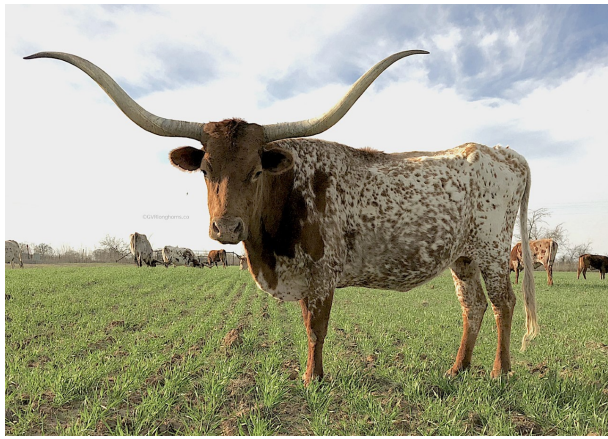

SWCC Carlye's Cody

Date of Birth: 09/11/2002
Registration 1: C217589
Breeder: Lemley Longhorns
Owner: Arrowhead Cattle Company

Courtesy of GVR Longhorns, LLC

DECEASED